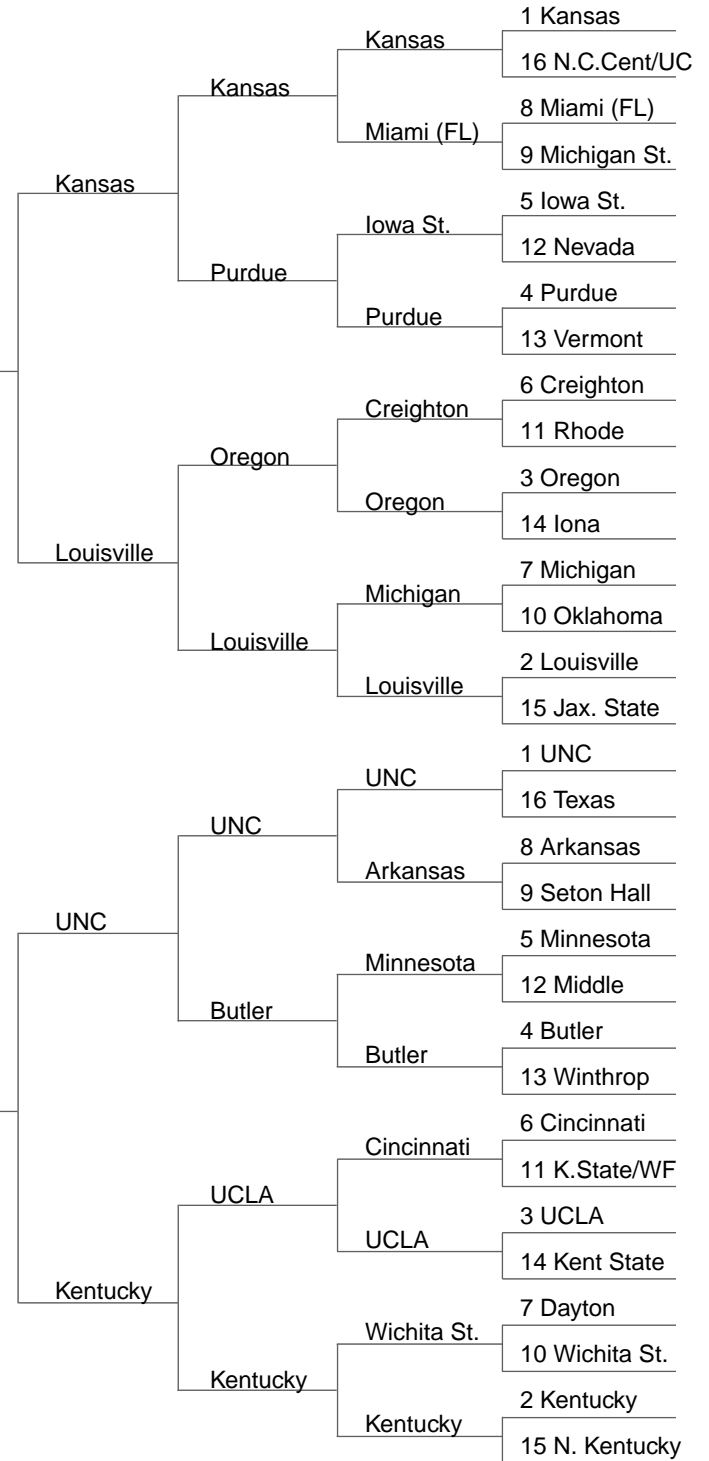

#4516 KP Stands with Christopher Stolpa

15 N. Kentucky