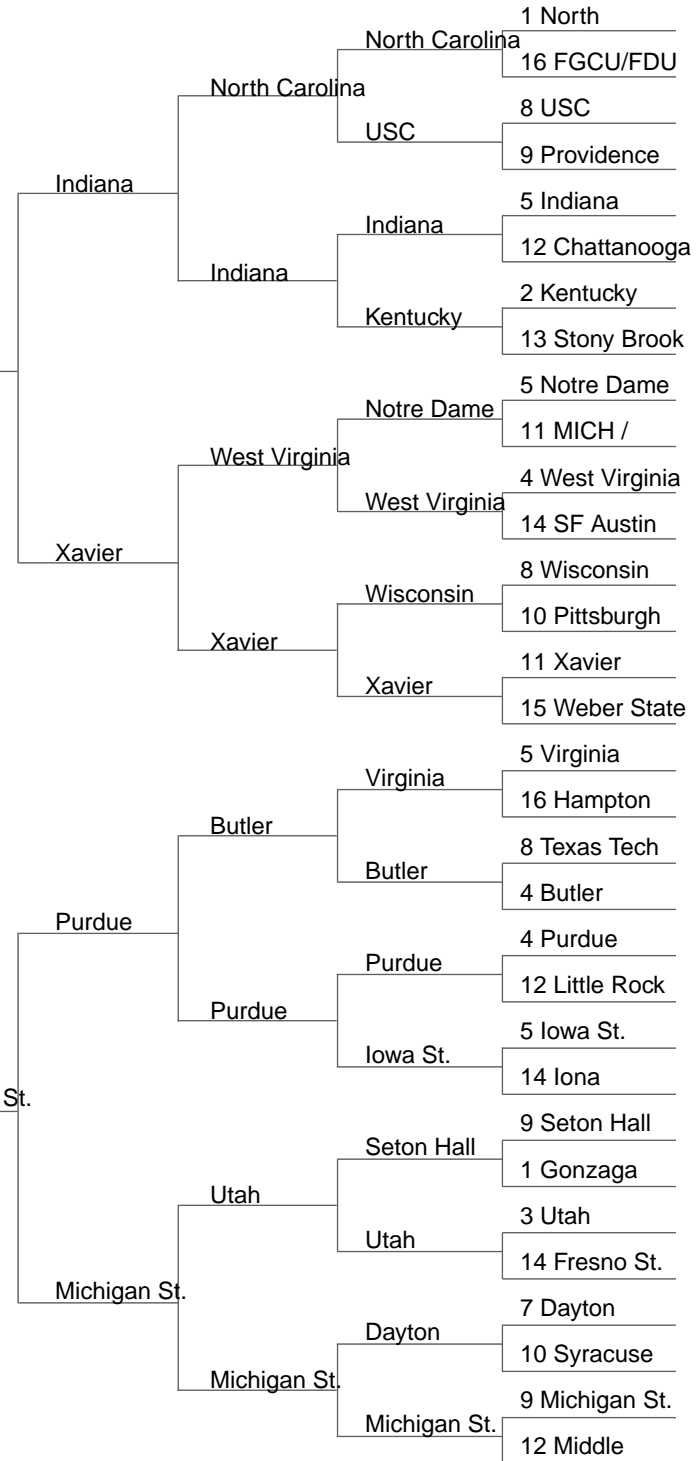

#4369 Emily's Bracket
Emily Benson

Kansas
FINALIST

Indiana
NCAA CHAMPION

Indiana
FINALIST